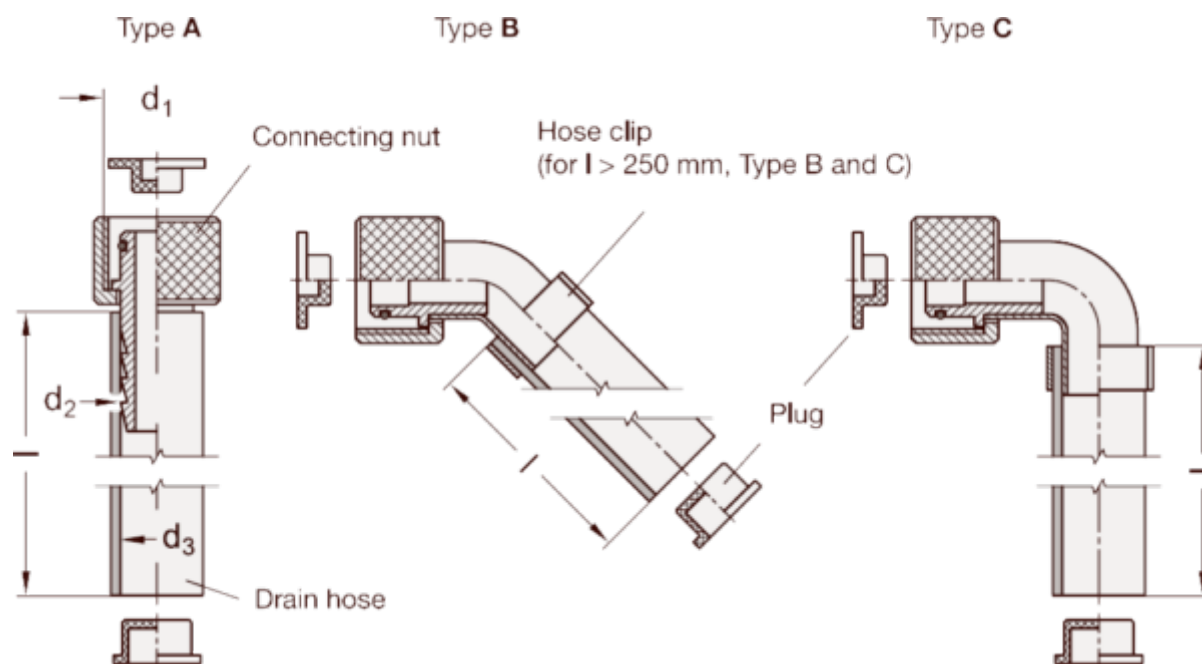

Data Sheet

Article number: 20880122C500T

Description: E+G GN 880.1-22-C-500-T

Connector pieces with hose, M22x1.5 / Ø15

Measures

d_2	= 20
d_3	= 19
l	= 250
Thread d_1	= M26x1.5